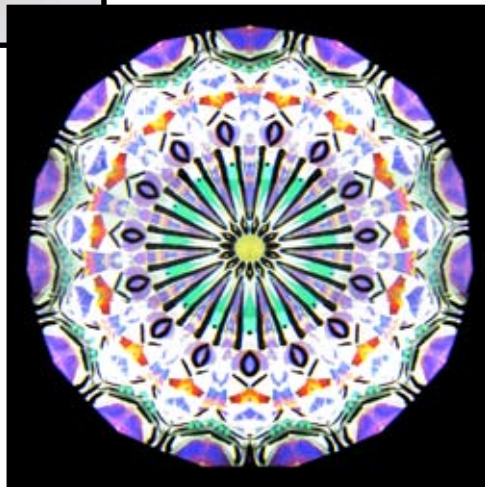

from the glass kaleidoscope studio of

Charles Karadimos

27325 Ridge Road • Damascus MD 20872 • 301-253-5789 • Karascopes@aol.com • www.Karascopes.com

NEW

DICHRO GALAXY II

- *WOW*
- The exterior is fused dichroic on black glass, encased in clear, and beautifully slumped
- Tapered two-mirror system creating perfect 15-point images
- Object cell contains 95% dichroic glass ... all dry (fused, lampworked, and handcut)
- Stands 10 inches tall and weighs almost 3 pounds
- Edition of three ... \$1,500
- *WOW again*